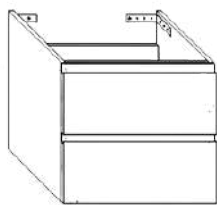

Base laterale 2 cassetti L59xP45xH54
Lateral cabinet 2 drawers L59xD45xH54

MISURE (CM) MEASURES(CM)	CODICE CODE	BIANCO OPACO WHITE MATT	COLORI STANDARD STANDARD COLORS
59x45x54	TEBC645	€ 626,00	€ 866,00