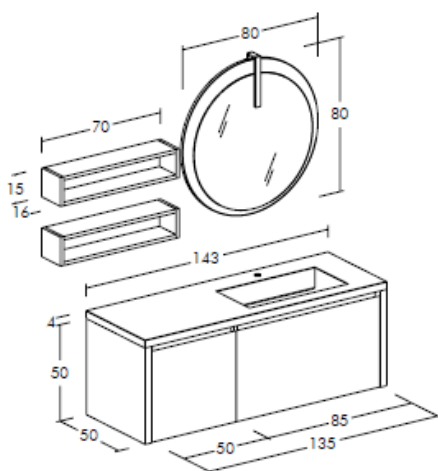

Prezzo composizione pag. 170

CODICE/CODE	DESCRIZIONE/DESCRIPTION
LGMP3011	Lampada led cromo Life Life Chrome led lamp
LGS1061	Specchio Apollo legno H 80 x H 80 cm Apollo wooden mirror H 80 x H 80 cm
LGPL006	Base portlavabo legno 1 cassetto H 50 x L 85 cm Wooden washbasin base with 1 drawer H 50 x W 85 cm
LGCAS10	Cassetto interno con balconcino Internal drawer with balcony
LGBC109	Base contenitore legno 1 cassetto H 50 x L 50 cm Wooden container base with 1 drawer H 50 x W 50 cm
LGCAS30	Cassetto interno senza balconcino Internal drawer without balcony
LGTL517	2x Fianco laccato opaco Sp 3,8 x H 50 cm 2x Matt lacquered side panels Th 3.8 x H 50 cm
LGME303	2x Mensola a giorno legno H 15 x L 70 cm 2x Open wooden shelf H 15 x W 70 cm
TOP	Top in gres (C6 / C7) scatolato con vasca a scarico libero Boxed stoneware top (C6 / C7) with free-flowing basin