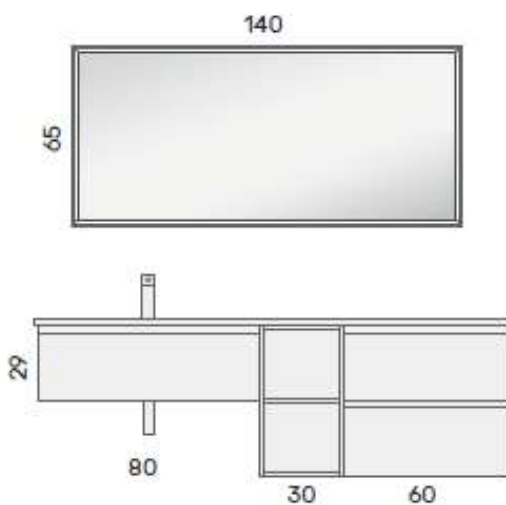

Prezzo composizione pag. 170

CODICE/CODE	DESCRIZIONE/DESCRIPTION
TES2020	Specchio reversibile Intro bianco H 65 x L 140 Intro white reversible mirror H 65 x L 140
TEPL610	Base portalavabo Joy colorata 1 cassetto H 27 x L 80 cm Joy colored washbasin base with 1 drawer, H 27 x W 80 cm
TEBC645	Base laterale Joy colorata 2 cassetti H 54 x L 59 cm Joy colored side base 2 drawers H 54 x W 59 cm
TEBG650	Base a giorno colorata H 54 x L 30 Colored open base H 54 x L 30
TOP	Top in gres (C1 / C2) con vasca diamante Stoneware top (C1 / C2) with diamond basin