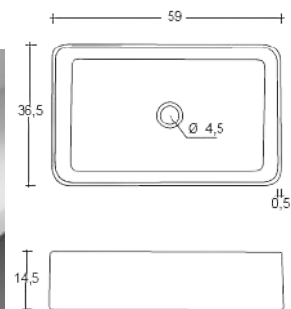

MARY

MISURE (CM) MEASURE (CM)	CODICE CODE	BIANCO LUCIDO WHITE GLOSSY	BIANCO OPACO WHITE MATT	ANTRACITE OPACO MATT ANTHRACITE
59X36,5X14,5	TELA5007	€ 520,00	€ 706,00	€ 771,00