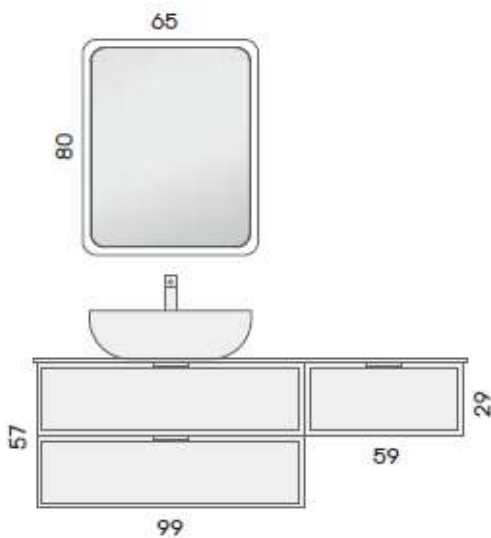

Prezzo composizione pag. 170

CODICE/CODE	DESCRIZIONE/DESCRIPTION
TES2008	Specchio retroilluminato Nettuno L 80x H 65 cm Neptune backlit mirror W 80 x H 65 cm
TEPL604	Base porta lavabo Frame colorata 2/cassetti H 54 x L 99 cm Frame colored washbasin base unit with 2 drawers H 54 x W 99 cm
TEBC630	Base laterale Frame colorata 1 cassetto H 27 x L 60 cm Frame colored side base 1 drawer H 27 x W 60 cm
TELA5020	Lavabo mineral marmo Puff 600 bianco opaco L 60x P43 Puff 600 matt white marble mineral sink W 60x D 43
TOP	Top in gres (C1 / C2) Sp 12 cm Gres top (C1 / C2) th. 12 cm