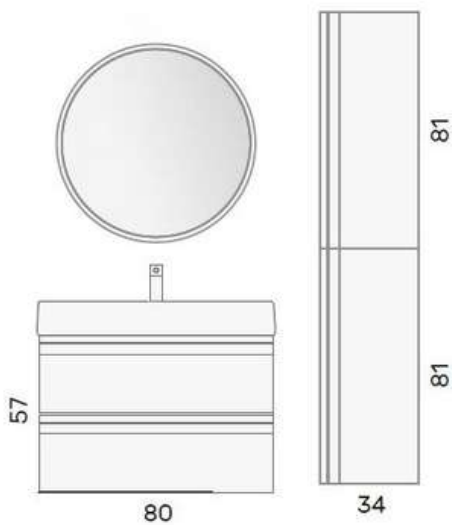

Prezzo composizione pag. 170

CODICE/CODE	DESCRIZIONE/DESCRIPTION
TEUP701	Base portavabo 2 cassetti legno H 54 x L 80 cm 2-drawer wooden washbasin base H 54 x W 80 cm
TEUP730	2x Pensile 1 anta legno H 81 x L 34 cm 2x 1-door wooden wall unit H 81 x W 34 cm
LGS1043	Specchio Vinci Ø 70 cm Vinci mirror Ø 70 cm
TOP	Top in gres (C6 / C7) scatolato con vasca a scarico libero Boxed stoneware top (C6 / C7) with free-drain basin