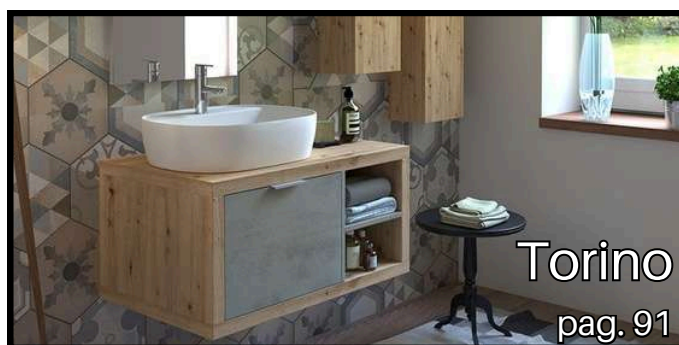

SERIE MOBILI BAGNO

BATHROOM FURNITURE