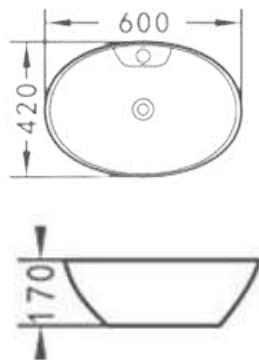

SKY

MISURE (CM) MEASURE (CM)	CODICE CODE	BIANCO LUCIDO WHITE GLOSSY
60X42X17	TELA5010	€ 282,00