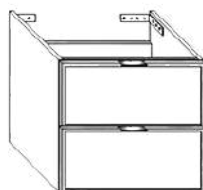

Base laterale 2 cassetti L59xP45xH54
Lateral cabinet 2 drawers L59xD45xH54

MISURE (CM) MEASURES(CM)	CODICE CODE	BIANCO OPACO WHITE MATT	COLORI STANDARD STANDARD COLORS
59x45x54	TEBC633	€ 716,00	€ 953,00