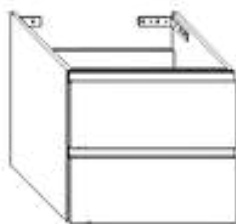

Base porta lavabo 2 cassetti L60xP45xH54

Base unit for countertop washbasin 2 drawers L60xD45xH54