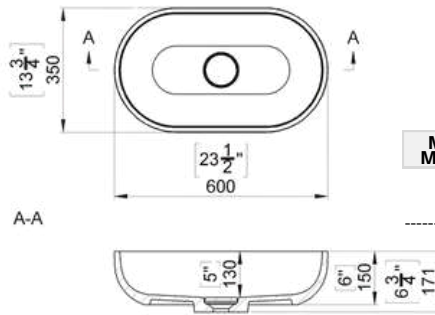

HARBOR 600

MISURE (CM) MEASURE (CM)	CODICE CODE	BIANCO LUCIDO WHITE GLOSSY	BIANCO OPACO WHITE MATT
60X35X17	TELA5017	€ 511,00	€ 569,00