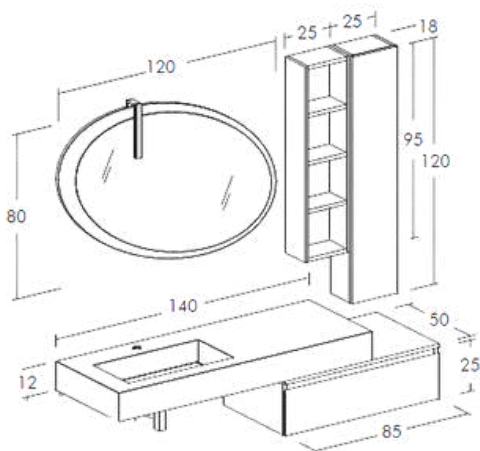

Prezzo composizione pag. 170

CODICE/CODE	DESCRIZIONE/DESCRIPTION
LGMP3011	Lampada led cromo Life Life Chrome led lamp
LGS1061	Specchio Apollo legno H 80 x H 80 cm Apollo wooden mirror H 80 x H 80 cm
LGPL006	Base portlavabo legno 1 cassetto H 50 x L 85 cm Wooden washbasin base with 1 drawer H 50 x W 85 cm
LGCAS10	Cassetto interno con balconcino Internal drawer with balcony
LGBC109	Base contenitore legno 1 cassetto H 50 x L 50 cm Wooden container base with 1 drawer H 50 x W 50 cm
LGCAS30	Cassetto interno senza balconcino Internal drawer without balcony
LGTL517	2x Fianco laccato opaco Sp 3,8 x H 50 cm 2x Matt lacquered side panels Th 3.8 x H 50 cm
LGME303	2x Mensola a giorno legno H 15 x L 70 cm 2x Open wooden shelf H 15 x W 70 cm
TOP	Top in gres (C6 / C7) scatolato con vasca a scarico libero Boxed stoneware top (C6 / C7) with free-flowing basin

Prezzo composizione pag. 170

CODICE/CODE	DESCRIZIONE/DESCRIPTION
LGS1039	Specchio retrilluminato Dioniso L 85 x H 70 Dioniso backlit mirror L 85 x H 70
LGBC084	Base contenitore laccato opaco 1 cassetto L 85 x H 25 Matt lacquered container base with 1 drawer W 85 x H 25
LGBG158	Base a giorno legno 1 vano L 50 x H 25 Open wooden base unit with 1 compartment W 50 x H 25
LGPE259	Pensile a giorno legno 3 vani L 25 x H 70 Open wooden wall unit with 3 compartments, W 25 x H 70
LGPE234	Pensile laccato opaco 1 anta L 25 x H 70 Matt lacquered wall unit with 1 door, W 25 x H 70
LGTL508	Top soprabase legno L 135 x H 1.8 Wooden top base L 135 x H 1.8
STAVDX	Staffa supporto per veletta Support bracket for the canopy
STAVSX	Staffa supporto per veletta Support bracket for the canopy
TOP	Top in gres sciolato (C6/C7) con vasca a scarico libero Boxed stoneware top (C6/C7) with free-flowing basin