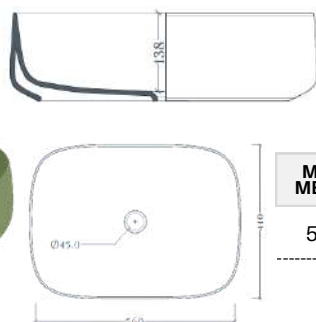

SOUL 56

MISURE (CM) MEASURE (CM)	CODICE CODE	BIANCO LUCIDO WHITE GLOSSY	COLORATI LUCIDO/OPACO GLOSSY/MATT	MARMI/GRANIGLIE MARBLES/GRITS
56X41X15,5	TELA5024	€ 651,00	€ 1.092,00	€ 1.623,00