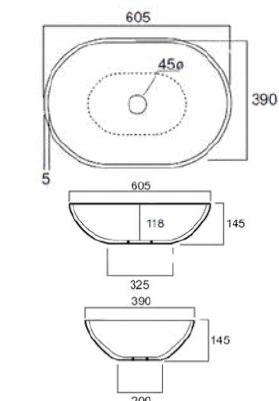

FRAME 60

MISURE (CM) MEASURE (CM)	CODICE CODE	BIANCO LUCIDO WHITE GLOSSY	BIANCO OPACO WHITE MATT	ANTRACITE OPACO MATT ANTHRACITE
60,5X39,5X14,5	TELA5002	€ 517,00	€ 610,00	€ 672,00