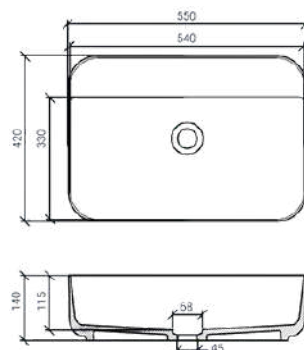

JOLLY

MISURE (CM) MEASURE (CM)	CODICE CODE	BIANCO LUCIDO WHITE GLOSSY
55X38X15	TELA5015	€ 914,00