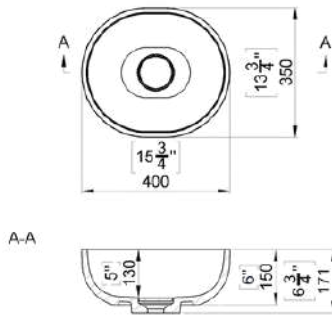

LAVABI APPOGGIO MINERAL MARMO-BIANCO LUCIDO/OPACO
MINERAL COUNTERTOP WASHBASINS -WHITE GLOSSY/MATT/

HARBOR 400

MISURE (CM) MEASURE (CM)	CODICE CODE	BIANCO LUCIDO WHITE GLOSSY	BIANCO OPACO WHITE MATT
40X35X17	TELA5016	€ 362,00	€ 401,00