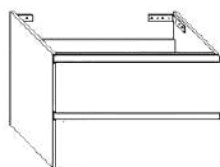

Base laterale 2 cassetti L80xP45xH54
Lateral cabinet 2 drawers L80xD45xH54

MISURE (CM) MEASURES(CM)	CODICE CODE	BIANCO OPACO WHITE MATT	COLORI STANDARD STANDARD COLORS
80x45x54	TEBC646	€ 685,00	€ 958,00