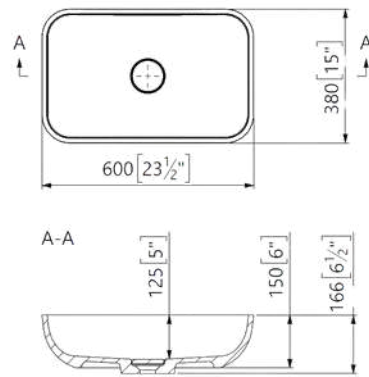

CUT

MISURE (CM) MEASURE (CM)	CODICE CODE	BIANCO LUCIDO WHITE GLOSSY	BIANCO OPACO WHITE MATT
60X38X17	TELA5018	€ 613,00	€ 685,00

PUFF 400

MISURE (CM) MEASURE (CM)	CODICE CODE	BIANCO LUCIDO WHITE GLOSSY	BIANCO OPACO WHITE MATT
40X40X18	TELA5019	€ 458,00	€ 509,00