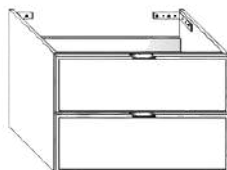

Base laterale 2 cassetti L80xP45xH54
Lateral cabinet 2 drawers L80xD45xH54

MISURE (CM) MEASURES(CM)	CODICE CODE	BIANCO OPACO WHITE MATT	COLORI STANDARD STANDARD COLORS
80x45x54	TEBC634	€ 798,00	€ 1.067,00