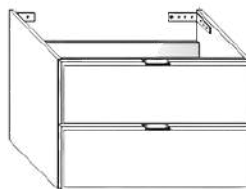

Base porta lavabo 2 cassetti L80xP45xH54

Base unit for countertop washbasin 2 drawers L80xD45xH54

MISURE (CM) MEASURES(CM)	CODICE CODE	BIANCO OPACO WHITE MATT	COLORI STANDARD STANDARD COLORS
80x45x54	TEPL603	€ 808,00	€ 1.087,00