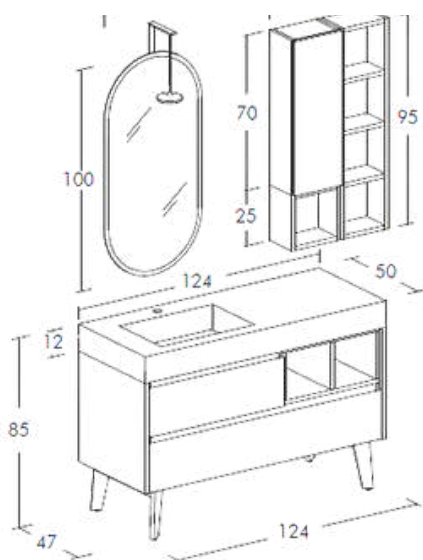

CODICE/CODE	DESCRIZIONE/DESCRIPTION
LGS1057	Specchio retroilluminato Arno H 100 x L 94 cm Stone Maxi mirror with backlit led lights H 100 x L 94 cm
LGS1056	Specchio retroilluminato Arno H 38 x L 44 cm Stone Mini mirror with backlit led lights H 38 x L 44 cm
LGPL010	Base portavaso in legno 2 cassetti H 50 x L 100cm Wooden washbasin base with 2 drawers, H 50 x W 100cm
LGBC109	Base contenitore in legno 1 cassetto H 50 x L 50 cm Wooden container base with 1 drawer H 50 x W 50 cm
LGCAS30	Cassetto interno Internal drawer
LGPB553	2x Piedini di supporto H 34 2x support feet H 34
LGPE263	Pensile a giorno in legno 5 vani H 120 x L 25 cm Open wooden wall unit with 5 compartments, H 120 x W 25 cm
TOP	Top in gres (C1 / C2) con vasca a scarico libero Sp. 12mm Ceramic gres (C1 / C2) top Sp.12mm with free discharge basin