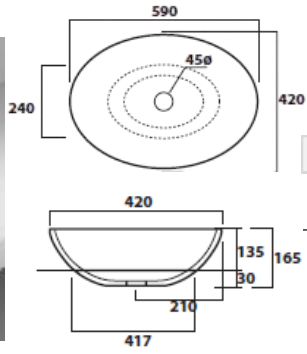

BOAT

MISURE (CM) MEASURE (CM)	CODICE CODE	BIANCO LUCIDO WHITE GLOSSY	BIANCO OPACO WHITE MATT	ANTRACITE OPACO MATT ANTHRACITE
59X42X16,5	TELA5004	€ 517,00	€ 702,00	€ 765,00