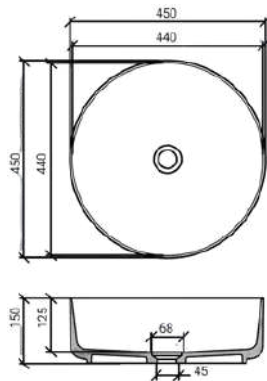

START

MISURE (CM) MEASURE (CM)	CODICE CODE	BIANCO OPACO WHITE MATT
45X45X15	TELA5013	€ 793,00