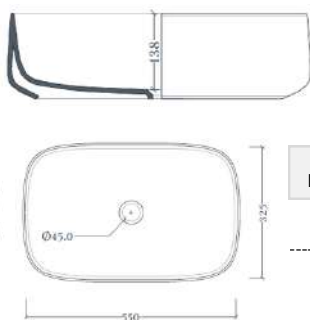

SOUL 55

MISURE (CM) MEASURE (CM)	CODICE CODE	BIANCO LUCIDO WHITE GLOSSY	COLORATI LUCIDO/OPACO GLOSSY/MATT	MARMI/GRANIGLIE MARBLES/GRITS
55X35X15,5	TELA5023	€ 585,00	€ 996,00	€ 1.462,00