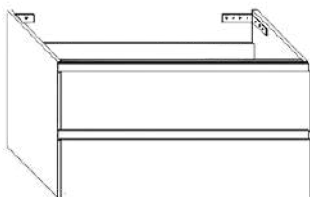

Base porta lavabo 2 cassetti L99xP45xH54

Base unit for countertop washbasin 2 drawers L99xD45xH54

MISURE (CM) MEASURES(CM)	CODICE CODE	BIANCO OPACO WHITE MATT	COLORI STANDARD STANDARD COLORS
99x45x54	TEPL614	€ 781,00	€ 1.077,00