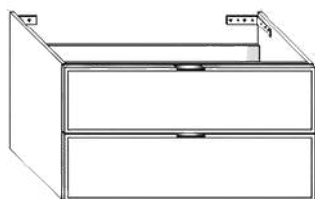

Base porta lavabo 2 cassetti L99xP45xH54

Base unit for countertop washbasin 2 drawers L99xD45xH54

MISURE (CM) MEASURES(CM)	CODICE CODE	BIANCO OPACO WHITE MATT	COLORI STANDARD STANDARD COLORS
99x45x54	TEPL604	€ 917,00	€ 1.214,00