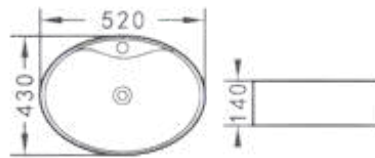

WALL

MISURE (CM) MEASURE (CM)	CODICE CODE	BIANCO LUCIDO WHITE GLOSSY
52X43X14	TELA5009	€ 262,00