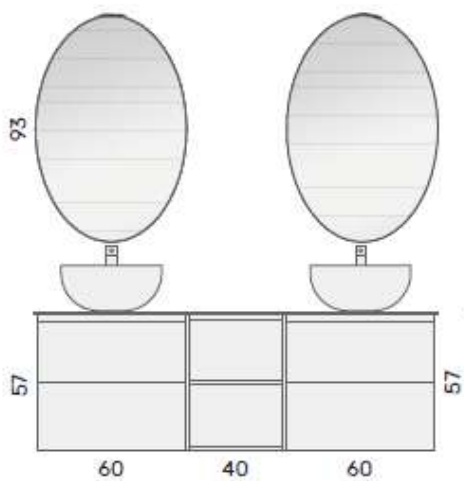

Prezzo composizione pag. 170

CODICE/CODE	DESCRIZIONE/DESCRIPTION
TES2025	2x Specchio reversibile Status H 90 x L 60 cm 2x Status reversible mirror H 90 x W 60 cm
TEPL612	2x Base porta lavabo Joy colorata 2/cassetti H 54 x L 60 cm 2x Joy colored washbasin base 2/drawers H 54 x W 60 cm
TEBG651	Base a giorno colorata H 54 x L 40 cm Colored open base H 54 x W 40 cm
TELA5019	2x Lavabo mineral marmo Puff 400 bianco lucido L 40x P 40 2x Puff 400 glossy white marble mineral sink W 40x D 40
TOP	Top in gres (C1 / C2) Sp 12 cm Gres top (C1 / C2) th. 12 cm