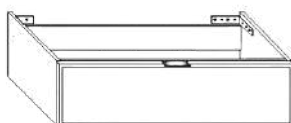

Base laterale 1 cassetto L100xP45xH27
Lateral cabinet 1 drawer L100xD45xH27

MISURE (CM) MEASURES(CM)	CODICE CODE	BIANCO OPACO WHITE MATT	COLORI STANDARD STANDARD COLORS
100x45x27	TEBC632	€ 505,00	€ 660,00