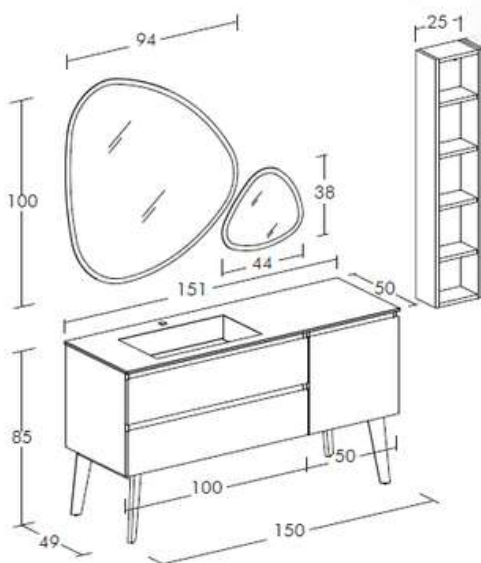

Prezzo composizione pag. 170

CODICE/CODE	DESCRIZIONE/DESCRIPTION
LGS1057	Specchio retroilluminato Arno H 100 x L 94 cm Stone Maxi mirror with backlit led lights H 100 x L 94 cm
LGS1056	Specchio retroilluminato Arno H 38 x L 44 cm Stone Mini mirror with backlit led lights H 38 x L 44 cm
LGPL010	Base portavaso in legno 2 cassetti H 50 x L 100cm Wooden washbasin base with 2 drawers, H 50 x W 100cm
LGBC109	Base contenitore in legno 1 cassetto H 50 x L 50 cm Wooden container base with 1 drawer H 50 x W 50 cm
LGCAS30	Cassetto interno Internal drawer
LGPB553	2x Piedini di supporto H 34 2x support feet H 34
LGPE263	Pensile a giorno in legno 5 vani H 120 x L 25 cm Open wooden wall unit with 5 compartments, H 120 x W 25 cm
TOP	Top in gres (C1 / C2) con vasca a scarico libero Sp. 12mm Ceramic gres (C1 / C2) top Sp.12mm with free discharge basin