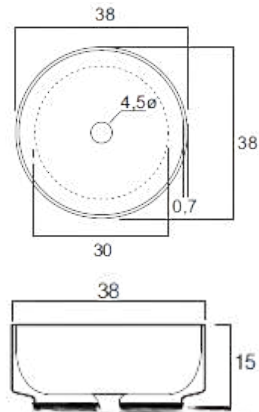

SMALL 38

MISURE (CM) MEASURE (CM)	CODICE CODE	BIANCO LUCIDO WHITE GLOSSY	BIANCO OPACO WHITE MATT	ANTRACITE OPACO MATT ANTHRACITE
38X38X15	TELA5005	€ 454,00	€ 614,00	€ 675,00