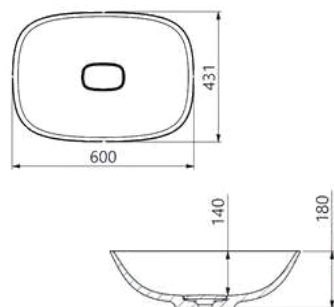

PUFF 600

MISURE (CM) MEASURE (CM)	CODICE CODE	BIANCO LUCIDO WHITE GLOSSY	BIANCO OPACO WHITE MATT
60X43X18	TELA5020	€ 594,00	€ 665,00