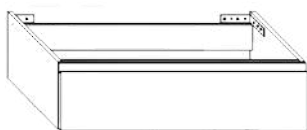

Base laterale 1 cassetto L100xP45xH27
Lateral cabinet 1 drawer L100xD45xH27

MISURE (CM) MEASURES(CM)	CODICE CODE	BIANCO OPACO WHITE MATT	COLORI STANDARD STANDARD COLORS
100x45x27	TEBC644	€ 438,00	€ 594,00