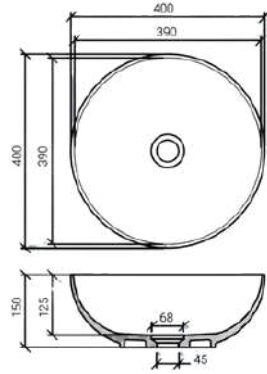

LAVABI APPOGGIO SOLID SURFACE-SOLO BIANCO OPACO
SOLID SURFACE COUNTERTOP SINKS-ONLY WHITE MATT

DADO

MISURE (CM) MEASURE (CM)	CODICE CODE	BIANCO OPACO WHITE MATT
40X44X15	TELA5012	€ 720,00