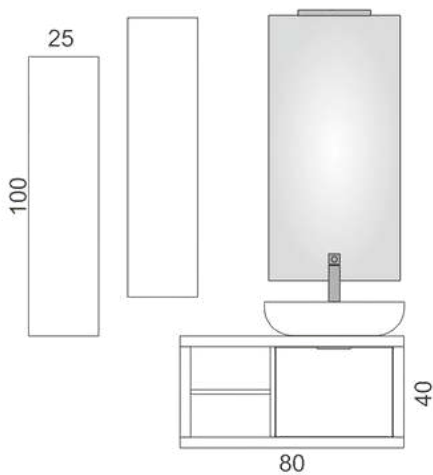

Prezzo composizione pag. 170

CODICE/CODE	DESCRIZIONE/DESCRIPTION
TEMO602	Base portavabo rov/cem 1 cass dx + base a giorno sx Washbasin base unit rov/cem 1 drawer dx + open base dx
LGS1016	Specchio Filo Lucido L 52 x H 70 Polished Wire Mirror L 52 x H 70
TELA5008	Lavandino Line bianco lucido L 60 Line sink in glossy white L 60
TEMO621	2x Pensile 1 anta rovere H 100 2x 1-door oak wall unit H 100
LGMP3000	Lampada Scala chromo L 30 Chrome Scala lamp L 30

Possibilità di soprabase in ceramica 12mm / marmo e quarzo 20mm / quarzo 12mm
Possibility of 12mm ceramic / 20mm marble and quartz / 12mm quartz top base