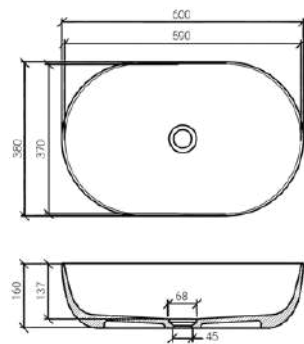

TOUR

MISURE (CM) MEASURE (CM)	CODICE CODE	BIANCO LUCIDO WHITE GLOSSY
60X38X16	TELA5014	€ 793,00