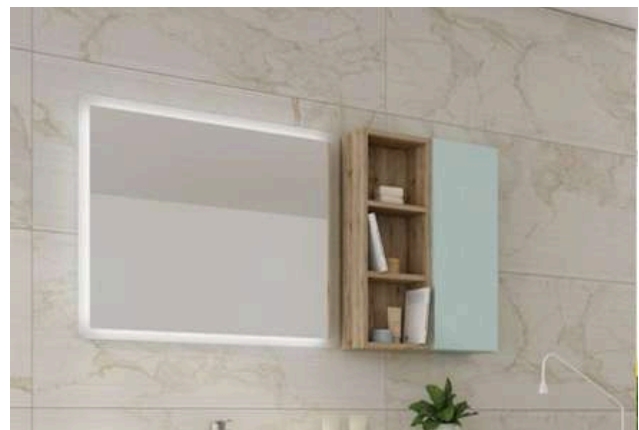

Prezzo composizione pag. 170