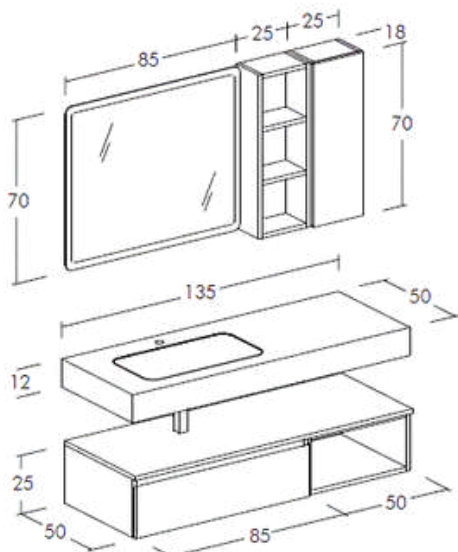

CODICE/CODE	DESCRIZIONE/DESCRIPTION
LGS1039	Specchio retrilluminato Dioniso L 85 x H 70 Dioniso backlit mirror L 85 x H 70
LGBC084	Base contenitore laccato opaco 1 cassetto L 85 x H 25 Matt lacquered container base with 1 drawer W 85 x H 25
LGBG158	Base a giorno legno 1 vano L 50 x H 25 Open wooden base unit with 1 compartment W 50 x H 25
LGPE259	Pensile a giorno legno 3 vani L 25 x H 70 Open wooden wall unit with 3 compartments, W 25 x H 70
LGPE234	Pensile laccato opaco 1 anta L 25 x H 70 Matt lacquered wall unit with 1 door, W 25 x H 70
LGTL508	Top soprabase legno L 135 x H 1.8 Wooden top base L 135 x H 1.8
STAVDX	Staffa supporto per veletta Support bracket for the canopy
STAVSX	Staffa supporto per veletta Support bracket for the canopy
TOP	Top in gres sciolato (C6/C7) con vasca a scarico libero Boxed stoneware top (C6/C7) with free-flowing basin