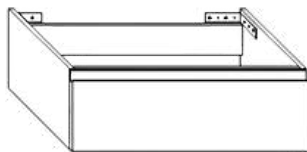

BASI PORTA LAVABO- JOY GOLA A J - PROFONDITA' 45 CM
BASE UNIT FOR COUNTERTOP WASHBASIN - DEPTH 45 CM

Base porta lavabo 1 cassetto L80xP45xH27

Base unit for countertop washbasin 1/drawer L80xD45xH27