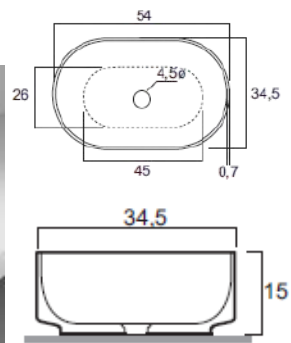

SMALL 54

MISURE (CM) MEASURE (CM)	CODICE CODE	BIANCO LUCIDO WHITE GLOSSY	BIANCO OPACO WHITE MATT	ANTRACITE OPACO MATT ANTHRACITE
54X34,5X15	TELA5006	€ 503,00	€ 676,00	€ 737,00