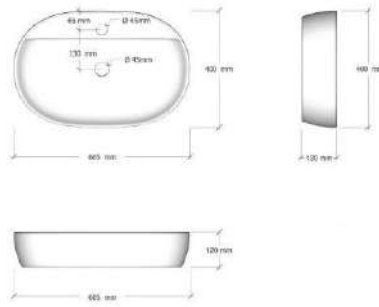

LINE

MISURE (CM) MEASURE (CM)	CODICE CODE	BIANCO LUCIDO WHITE GLOSSY
60X40X12	TELA5008	€ 401,00