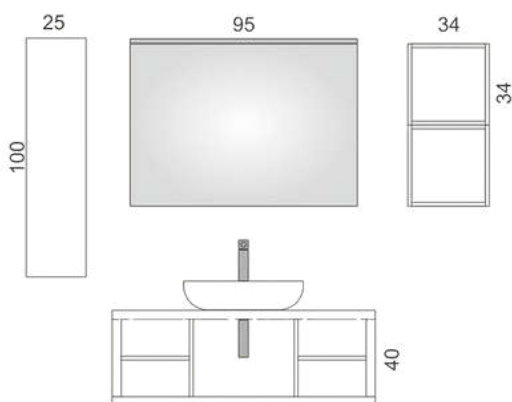

Prezzo composizione pag. 170

CODICE/CODE	DESCRIZIONE/DESCRIPTION
TEMO605	Base portalavabo con vani a giorno L 100 Washbasin base with open compartments W 100
LGS1037	Specchio Ercole L 95 x H 70 Hercules Mirror L 95 x H 70
TEMO621	Pensile 1 anta cemento H 100 1-door cement wall unit H 100
TEMO622	2x Pensile a giorno legno 2x Open wooden wall units
TELA5008	Lavandino Line L 60 x P 40 Line sink L 60 x D 40

Possibilità di soprabase in ceramica 12mm / marmo e quarzo 20mm / quarzo 12mm
Possibility of 12mm ceramic / 20mm marble and quartz / 12mm quartz top base