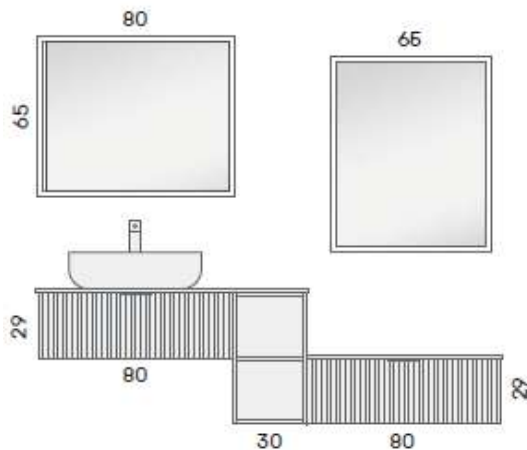

Prezzo composizione pag. 170

CODICE/CODE	DESCRIZIONE/DESCRIPTION
TES2001	2x Specchio retroilluminato Palatino H 65 x L 80 2x Palatino backlit mirror H 65 x L 80
TEPL605	Base porta lavabo Sick colorata 1/cassetto H 27 x L 80 cm Sick colored washbasin base unit 1/drawer H 27 x W 80 cm
TEBC637	Base laterale Sick colorata 1 cassetto H 27 x L 80 cm Sick colored side base 1 drawer H 27 x W 80 cm
TEBG650	Base a giorno colorata H 54 x L 30 Colored open base H 54 x L 30
TELA5006	Lavabo ceramica Small bianco lucido 54 L54 x P 34.5 Small glossy white ceramic washbasin 54 L54 x D 34.5
TOP	Top in gres (C3) Sp 12 cm Gres top (C3) Thickness 12 cm
TOP	Top in gres (C3) soprabase Sp 12 cm gres top (C3) overbase 12 cm thick