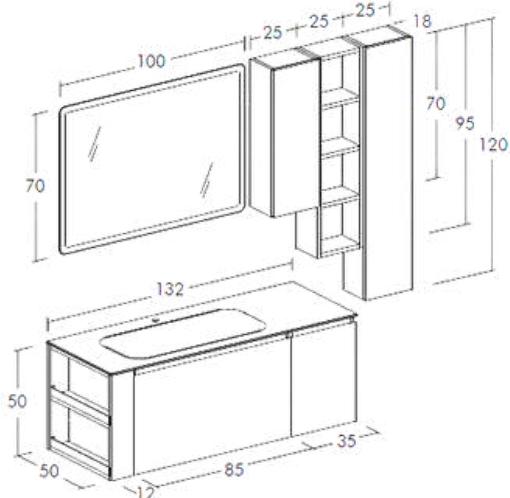

Prezzo composizione pag. 170

CODICE/CODE	DESCRIZIONE/DESCRIPTION
LGS1040	Specchio retroilluminato Dioniso H 70 x L 100 cm Dioniso backlit mirror with led lights H 70 x L 100 cm
LGPL006	Base portalavabo laccato opaco 1 cassettone H 50 x L 85 cm Matt lacquered washbasin base with 1 drawer H 50 x W 85 cm
LGBC072	Base contenitore laccato opaco 1 anta H 50 x L 35 cm Matt lacquered container base with 1 door H 50 x W 35 cm
LGBG175	Base laterale a giorno laccato opaco 2 vani H 50 x P 50 cm Open side base unit in matt lacquer with 2 compartments, H 50 x D 50 cm
LGCAS10	Cassetto interno con balconcino Internal drawer with balcony
LGPE242	Pensile 1 anta laccato opaco H 120 x L 25 cm 1-door wall unit in matt lacquer H 120 x W 25 cm
LGPE234	Pensile 1 anta laccato opaco H 70 x L 25 cm 1-door wall unit in matt lacquer H 70 x W 25 cm
LGPE261	Pensile a giorno laccato opaco 4 vani H 95 x L 25 cm Matt lacquered open wall unit with 4 compartments H 95 x W 25 cm
TOP	Top in vetro lucido vasca integrata Sp 1,2 cm Glossy glass top with integrated basin, thickness 1.2 cm