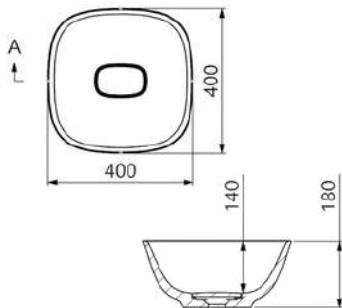

PUFF 400

MISURE (CM) MEASURE (CM)	CODICE CODE	BIANCO LUCIDO WHITE GLOSSY	BIANCO OPACO WHITE MATT
40X40X18	TELA5019	€ 458,00	€ 509,00