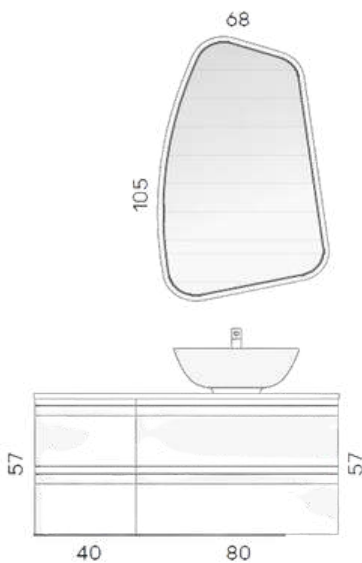

CODICE/CODE	DESCRIZIONE/DESCRIPTION
TEUP700	Base portlavabo 2 cassetti colorata H 54 x L 60 cm 2-drawer colored washbasin base H 54 x W 60 cm
TEUP721	Base a giorno colorata H 54 x L 40 cm Colored open base H 54 x W 40 cm
TEUP720	Base laterale 2 cassetti colorata L 40 x D 54 cm Colored 2-drawer side base W 40 x D 54 cm
TEUP731	2x Pensile reversibile a giorno colorato H 34 x L 34 cm 2x Reversible open colored wall unit H 34 x W 34 cm
TELA5013	Lavabo in appoggio Start bianco opaco Start countertop washbasin in matt white
TES2015	Specchio retroilluminato Round l 105 X h 90 Round backlit mirror l 105 X h 90
TOP	Top in Quarzo (Q3) spessore 12 mm 12 mm thick Quartz top (Q3)