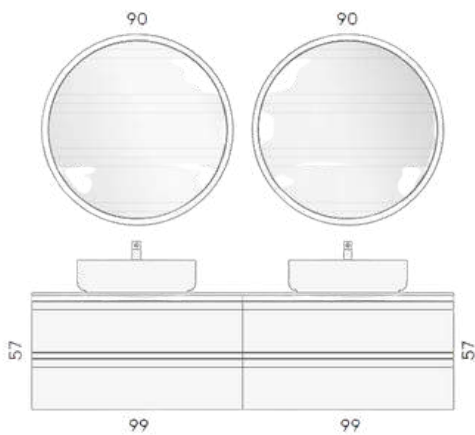

Prezzo composizione pag. 170

CODICE/CODE	DESCRIZIONE/DESCRIPTION
TEUP702	2x Base portalavabo 2 cassetti legno H 54 x L 100 cm 2x 2-drawer wooden washbasin base H 54 x W 100 cm
TES2012	2x Specchio retroilluminato Hole 2x Hole Backlit Mirror
TELA5015	2x Lavabo in appoggio Jolly 2x Jolly countertop sinks
TOP	Top in gres (C1 / C2) sp.12mm 12 mm thick gres top (C1 / C2)