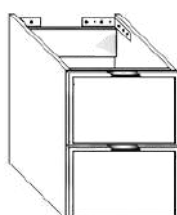

Base laterale 2 cassetti L40xP45xH54
Lateral cabinet 2 drawers L40xD45xH54

MISURE (CM) MEASURES(CM)	CODICE CODE	BIANCO OPACO WHITE MATT	COLORI STANDARD STANDARD COLORS
40x45x54	TEBC635	€ 646,00	€ 848,00