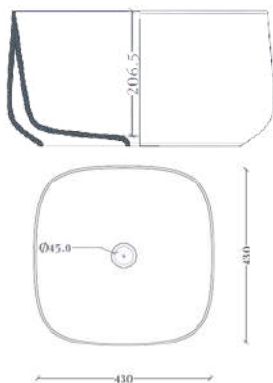

LAVABI APPOGGIO CERAMICA "SOUL" - COLORATI/MARMI/GRANIGLIE
CERAMIC COUNTERTOP WASHBASIN "SOUL" - COLORED/MARBLE/GRITS

SOUL 43

MISURE (CM) MEASURE (CM)	CODICE CODE	BIANCO LUCIDO WHITE GLOSSY	COLORATI LUCIDO/OPACO GLOSSY/MATT	MARMI/GRANIGLIE MARBLES/GRITS
43X43X22,5	TELA5021	€ 506,00	€ 851,00	€ 1.261,00