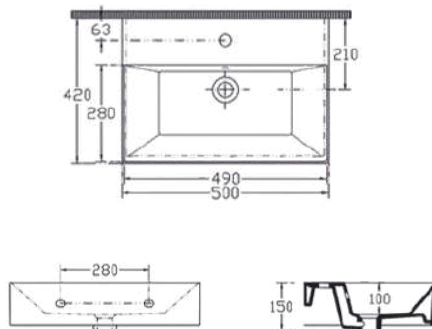

WALL

MISURE (CM) MEASURE (CM)	CODICE CODE	BIANCO LUCIDO WHITE GLOSSY
52X43X14	TELA5009	€ 262,00

SKY

MISURE (CM) MEASURE (CM)	CODICE CODE	BIANCO LUCIDO WHITE GLOSSY
60X42X17	TELA5010	€ 282,00

CUBE

MISURE (CM) MEASURE (CM)	CODICE CODE	BIANCO LUCIDO WHITE GLOSSY
50X42X15	TELA5011	€ 224,00