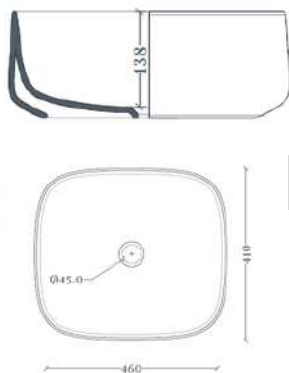

SOUL 46

MISURE (CM) MEASURE (CM)	CODICE CODE	BIANCO LUCIDO WHITE GLOSSY	COLORATI LUCIDO/OPACO GLOSSY/MATT	MARMI/GRANIGLIE MARBLES/GRITS
46X41X15,5	TELA5022	€ 546,00	€ 932,00	€ 1.366,00